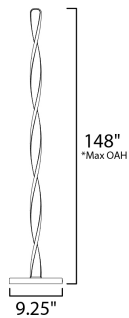

PRODUCT DESCRIPTION

Twisted Black forms are illuminated on the edge with integrated LED to emphasize a spiraling effect. Available in pendant configurations, the collection is complemented by bath vanities in the same style. The vanity lights feature CCT Selectable light sources that allow you to adjust the color temperature of the lighting that best suits your application.

MEASUREMENTS

DIMENSION : 9.25" L x 9.25" W x 48" H
 MAX OAH : 48" OAH x 9" W x 9" H
 HANGING WEIGHT : 12.82 lb

LAMPING

INPUT VOLTAGE : 120V
 LUMENS : 2,800 Rated (2,800 Del.)
 BULB : 40W LED PCB Integrated , 40W Total
 BULB INCLUDED : (Integrated)
 DIMMABLE : Triac CL
 CRI : 80+ CRI
 COLOR_TEMP : 3200K

FINISHES OPTION

 Black (BK)

MATERIAL

Aluminum, Silicone

RATINGS

cETLus
 Dry Location

ADDITIONAL

RATED LIFE 25000 Hours
 OPERATING TEMPERATURE:
 -20°C (-4°F), 40°C (104°F)