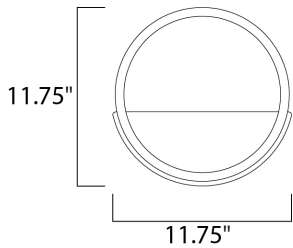

PRODUCT DESCRIPTION

Rings of various sizes finished in Black are supported from a column of soft Gold. This European classic is a soft contemporary design which works in today's home decor.