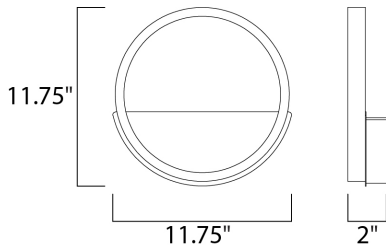

DIMENSION : 11.75" W x 11.75" H x 2" Ext
 MAX OAH : 11.75" OAH 5" W x 12" H
 HANGING WEIGHT : 3.3 lb

LAMPING

INPUT VOLTAGE : 120V
 LUMENS : 770 Rated (440 Del.)
 BULB : 11W LED PCB Integrated , 11W Total
 BULB INCLUDED : (Integrated)
 DIMMABLE : Triac CL
 CRI : 80+ CRI
 COLOR_TEMP : 3000K