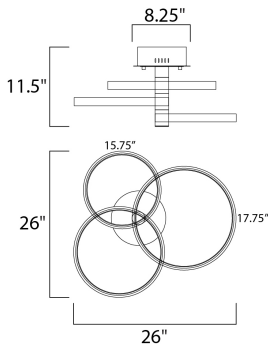

PRODUCT DESCRIPTION

Rings of various sizes finished in Black are supported from a column of soft Gold. This European classic is a soft contemporary design which works in today's home decor.