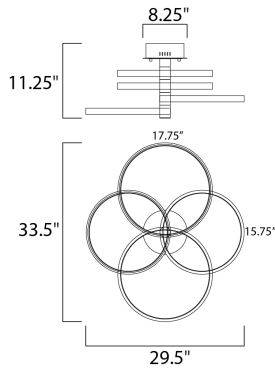

PRODUCT DESCRIPTION

Rings of various sizes finished in Black are supported from a column of soft Gold. This European classic is a soft contemporary design which works in today's home decor.