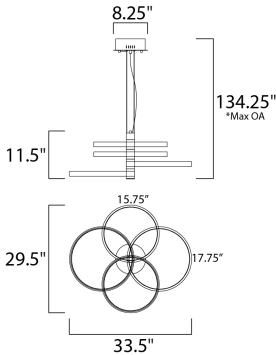

PRODUCT DESCRIPTION

Rings of various sizes finished in Black are supported from a column of soft Gold. This European classic is a soft contemporary design which works in today's home decor.

*max overall height

MEASUREMENTS

DIMENSION : 33.5" L x 29.5" W x 11.5" H
MAX OAH : 134.25" OAH
CANOPY : 2.75" H x 8.25" L
HANGING WEIGHT : 15.84 lb

LAMPING

INPUT VOLTAGE : 120V
LUMENS : 4,480 Rated (1,280 Del.)
BULB : 64W LED PCB Integrated , 64W Total
BULB INCLUDED : (Integrated)
DIMMABLE : Triac CL
CRI : 80+ CRI
COLOR_TEMP : 3000K

FINISHES OPTION

Black / Gold (BKGLD)

MATERIAL

Steel, Aluminum, Acrylic

RATINGS

cETLus
Damp Location

ADDITIONAL

ADJUSTABLE
SLOPE:
RATED LIFE 30000 Hours
OPERATING TEMPERATURE:
-20°C (-4°F), 40°C (104°F)

Always consult a qualified electrician before installing any lighting product.