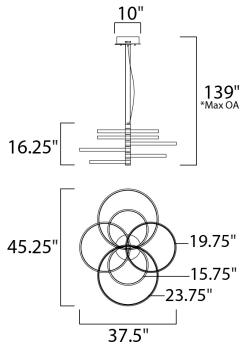

PRODUCT DESCRIPTION

Rings of various sizes finished in Black are supported from a column of soft Gold. This European classic is a soft contemporary design which works in today's home decor.

*max overall height

MEASUREMENTS

DIMENSION : 37.5" L x 45.25" W x 16.25" H
MAX OAH : 139" OAH
CANOPY : 2.75" H x 10" L
HANGING WEIGHT : 26.4 lb

LAMPING

INPUT VOLTAGE : 120V
LUMENS : 7,980 Rated (4,400 Del.)
BULB : 114W LED PCB Integrated , 114W Total
BULB INCLUDED : (Integrated)
DIMMABLE : Triac CL
CRI : 80+ CRI
COLOR_TEMP : 3000K

FINISHES OPTION

Black / Gold (BKGLD)

MATERIAL

Steel, Aluminum, Acrylic

RATINGS

cETLus
Damp Location

ADDITIONAL

ADJUSTABLE
SLOPE:
RATED LIFE 30000 Hours
OPERATING TEMPERATURE:
-20°C (-4°F), 40°C (104°F)

Always consult a qualified electrician before installing any lighting product.