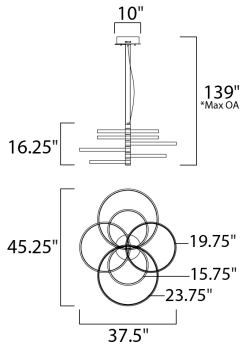

PRODUCT DESCRIPTION

Rings of various sizes finished in Black are supported from a column of soft Gold. This European classic is a soft contemporary design which works in today's home decor.

*max overall height