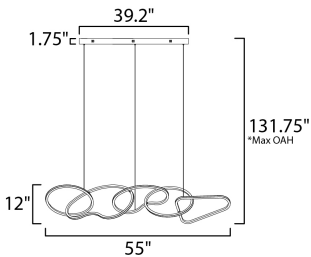

\*max overall height

**MEASUREMENTS**

DIMENSION : 16.5" L x 55" W x 12" H  
 MAX OAH : 131.75" OAH  
 CANOPY : 4.75" W x 1.75" H x 39.25" L  
 HANGING WEIGHT : 19.8 lb

**LAMPING**

LUMENS : 4,800 Rated (2,800 Del.)  
 BULB : 50W LED DC Integrated , 50W Total  
 BULB INCLUDED : (Integrated)  
 CRI : 90 CRI  
 COLOR\_TEMP : 3000K