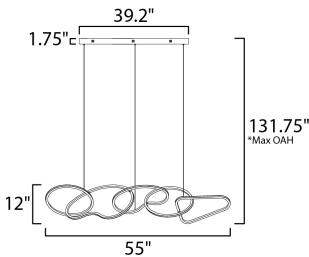

\*max overall height

**MEASUREMENTS**

DIMENSION : 16.5" L x 55" W x 12" H  
 MAX OAH : 131.75" OAH  
 CANOPY : 4.75" W x 1.75" H x 39.25" L  
 HANGING WEIGHT : 19.8 lb

**LAMPING**

LUMENS : 4,800 Rated (2,800 Del.)  
 BULB : 50W LED DC Integrated , 50W Total  
 BULB INCLUDED : (Integrated)  
 CRI : 90 CRI  
 COLOR\_TEMP : 3000K