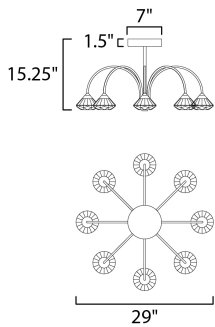

**PRODUCT DESCRIPTION**

Gracefully sweeping arms are finished in a textured Black with a Metallic Gold cups that suspends a faceted Clear acrylic diamond. Adding interest to the fixture, intersecting arms create an art form sure to attract attention. A pin up wall sconce with an arm that pivots is perfectly suited for bedside lighting.

**MEASUREMENTS**

DIMENSION : 29" L x 29" W x 15.25" H  
 CANOPY : 7" W x 1.5" H x 7" L  
 HANGING WEIGHT : 13.89 lb

**LAMPING**

INPUT VOLTAGE : 120V  
 LUMENS : 1,920 Rated (1,680 Del.)  
 BULB : 3W LED PCB Integrated , 24W Total  
 BULB INCLUDED : (Integrated)  
 DIMMABLE : Triac CL  
 CRI : 80+ CRI  
 COLOR\_TEMP : 3000K