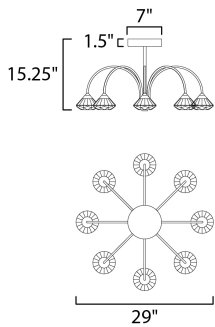

PRODUCT DESCRIPTION

Gracefully sweeping arms are finished in a textured Black with a Metallic Gold cups that suspends a faceted Clear acrylic diamond. Adding interest to the fixture, intersecting arms create an art form sure to attract attention. A pin up wall sconce with an arm that pivots is perfectly suited for bedside lighting.

MEASUREMENTS

DIMENSION : 29" L x 29" W x 15.25" H
 CANOPY : 7" W x 1.5" H x 7" L
 HANGING WEIGHT : 13.89 lb

LAMPING

INPUT VOLTAGE : 120V
 LUMENS : 1,920 Rated (1,680 Del.)
 BULB : 3W LED PCB Integrated , 24W Total
 BULB INCLUDED : (Integrated)
 DIMMABLE : Triac CL
 CRI : 80+ CRI
 COLOR_TEMP : 3000K