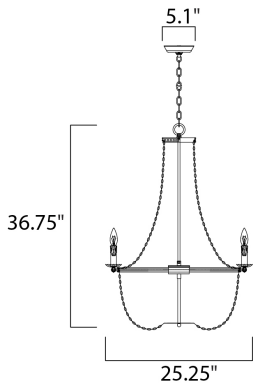

**PRODUCT DESCRIPTION**

Elongated tubes of LED light are housed in incredibly small 1" diameter aluminum and suspended by nearly invisible support cables. Engineered to connect the various lengths end-to-end or with use of the rigid, angled adapters, adds endless applications for creativity and function. Each length includes a power feed within a surface mounted canopy and non-electrical support cables that standoff using ceiling anchors. The continuous run pendants in this series are a welcome convenience for commercial applications. Lengths range from 36" to impressive 96" long. Individually, the fixtures provide ample lighting downward with minimal disruption to the architectural sight lines of a space. Available in Black, White, and brushed Aluminum finishes these are exemplary streamlined forms with functional purpose.

**MEASUREMENTS**

DIMENSION : 93.7" L x 1.5" W x 1.25" H  
 MAX OAH : 121" OAH  
 CANOPY : 4.5" W x 1.25" H x 16" L  
 HANGING WEIGHT : 6.5 lb

**LAMPING**

INPUT VOLTAGE : 120-277V  
 LUMENS : 5,250 Rated (4,200 Del.)  
 BULB : 68W LED PCB Integrated , 68W Total  
 BULB INCLUDED : (Integrated)  
 DIMMABLE : Universal 3-in-1  
 CRI : 90 CRI  
 COLOR\_TEMP : Select 30/35/40K