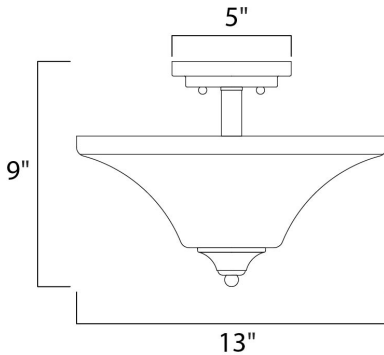

MEASUREMENTS

DIMENSION : 13" L x 13" W x 9" H
 CANOPY : 5" W x 1" H
 HANGING WEIGHT : 5.84 lb

LAMPING

INPUT VOLTAGE : 120V
 BULB : 60W Incandescent E26 Medium , 120W Total
 BULB INCLUDED : (Not Included)
 DIMMABLE : Yes