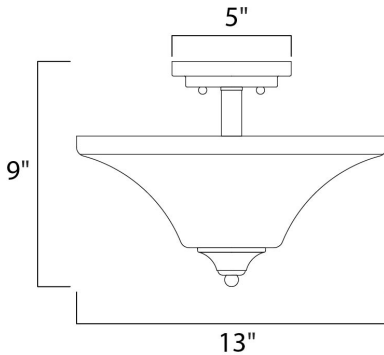

**MEASUREMENTS**

DIMENSION : 13" L x 13" W x 9" H  
 CANOPY : 5" W x 1" H  
 HANGING WEIGHT : 5.84 lb

**LAMPING**

INPUT VOLTAGE : 120V  
 BULB : 60W Incandescent E26 Medium , 120W Total  
 BULB INCLUDED : (Not Included)  
 DIMMABLE : Yes