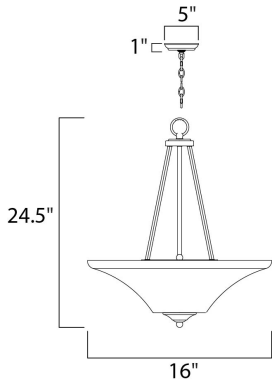

MEASUREMENTS

DIMENSION : 16" L x 16" W x 24.5" H
 CANOPY : 4.5" W x 1" H x 12" L
 HANGING WEIGHT : 12.44 lb

LAMPING

INPUT VOLTAGE : 120V
 BULB : 60W Incandescent E26 Medium , 120W Total
 BULB INCLUDED : (Not Included)
 DIMMABLE : Yes