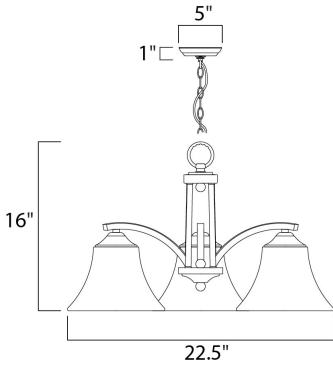

MEASUREMENTS

DIMENSION : 22.5" L x 22.5" W x 16" H
 CANOPY : 5" W x 1" H x 5" L
 HANGING WEIGHT : 10.7 lb

LAMPING

INPUT VOLTAGE : 120V
 BULB : 60W Incandescent E26 Medium , 180W Total
 BULB INCLUDED : (Not Included)
 DIMMABLE : Yes