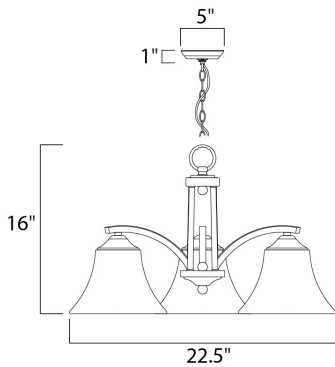

MEASUREMENTS

DIMENSION : 22.5" L x 22.5" W x 16" H
 CANOPY : 5" W x 1" H x 5" L
 HANGING WEIGHT : 10.7 lb

LAMPING

INPUT VOLTAGE : 120V
 BULB : 60W Incandescent E26 Medium , 180W Total
 BULB INCLUDED : (Not Included)
 DIMMABLE : Yes