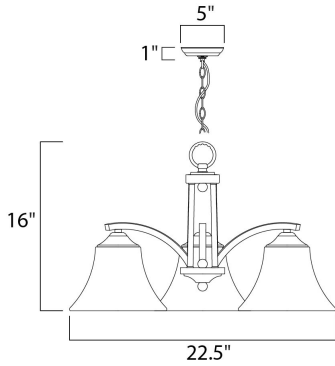

**MEASUREMENTS**

DIMENSION : 22.5" L x 22.5" W x 16" H  
 CANOPY : 5" W x 1" H x 5" L  
 HANGING WEIGHT : 10.7 lb

**LAMPING**

INPUT VOLTAGE : 120V  
 BULB : 60W Incandescent E26 Medium , 180W Total  
 BULB INCLUDED : (Not Included)  
 DIMMABLE : Yes