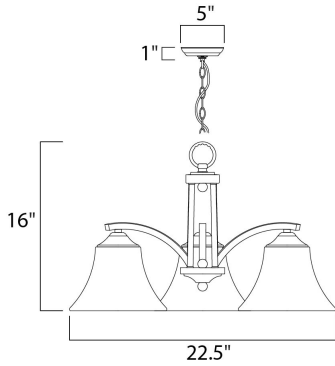

MEASUREMENTS

DIMENSION : 22.5" L x 22.5" W x 16" H
 CANOPY : 5" W x 1" H x 5" L
 HANGING WEIGHT : 10.7 lb

LAMPING

INPUT VOLTAGE : 120V
 BULB : 60W Incandescent E26 Medium , 180W Total
 BULB INCLUDED : (Not Included)
 DIMMABLE : Yes