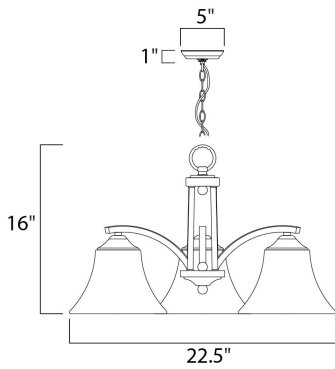

**PRODUCT DESCRIPTION**

Straight lines and curves make this contemporary series a classic. Square metal tubing finished in your choice of Oil Rubbed Bronze or Satin Nickel support tapered square Frosted glass shades.

**MEASUREMENTS**

DIMENSION : 22.5" L x 22.5" W x 16" H  
 CANOPY : 5" W x 1" H x 5" L  
 HANGING WEIGHT : 10.7 lb

**LAMPING**

INPUT VOLTAGE : 120V  
 BULB : 60W Incandescent E26 Medium , 180W Total  
 BULB INCLUDED : (Not Included)  
 DIMMABLE : Yes