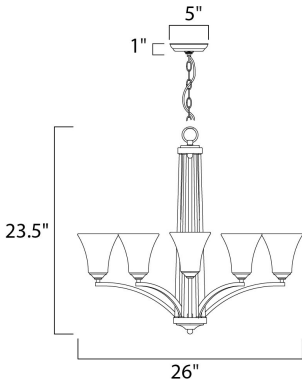

PRODUCT DESCRIPTION

Straight lines and curves make this contemporary series a classic. Square metal tubing finished in your choice of Oil Rubbed Bronze or Satin Nickel support tapered square Frosted glass shades.

MEASUREMENTS

DIMENSION : 26" L x 26" W x 23.5" H
 CANOPY : 5" W x 1" H x 5" L
 HANGING WEIGHT : 12.84 lb

LAMPING

INPUT VOLTAGE : 120V
 BULB : 60W Incandescent E26 Medium , 300W Total
 BULB INCLUDED : (Not Included)
 DIMMABLE : Yes