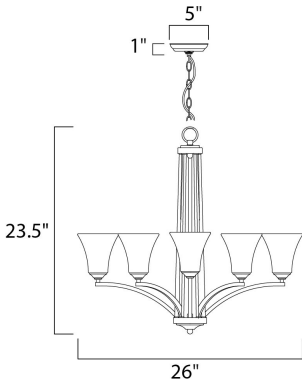

PRODUCT DESCRIPTION

Straight lines and curves make this contemporary series a classic. Square metal tubing finished in your choice of Oil Rubbed Bronze or Satin Nickel support tapered square Frosted glass shades.

MEASUREMENTS

DIMENSION : 26" L x 26" W x 23.5" H
 CANOPY : 5" W x 1" H x 5" L
 HANGING WEIGHT : 12.84 lb

LAMPING

INPUT VOLTAGE : 120V
 BULB : 60W Incandescent E26 Medium , 300W Total
 BULB INCLUDED : (Not Included)
 DIMMABLE : Yes