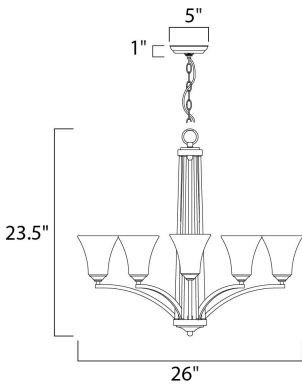

PRODUCT DESCRIPTION

Straight lines and curves make this contemporary series a classic. Square metal tubing finished in your choice of Oil Rubbed Bronze or Satin Nickel support tapered square Frosted glass shades.

MEASUREMENTS

DIMENSION : 26" L x 26" W x 23.5" H
 CANOPY : 5" W x 1" H x 5" L
 HANGING WEIGHT : 12.84 lb

LAMPING

INPUT VOLTAGE : 120V
 BULB : 60W Incandescent E26 Medium , 300W Total
 BULB INCLUDED : (Not Included)
 DIMMABLE : Yes