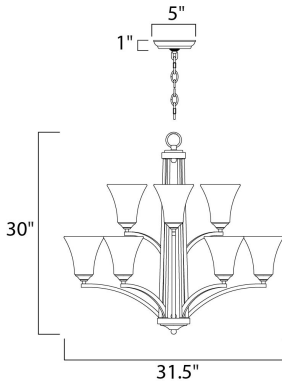

PRODUCT DESCRIPTION

Straight lines and curves make this contemporary series a classic. Square metal tubing finished in your choice of Oil Rubbed Bronze or Satin Nickel support tapered square Frosted glass shades.

MEASUREMENTS

DIMENSION : 31.5" L x 31.5" W x 30" H
 CANOPY : 5" W x 1" H x 5" L
 HANGING WEIGHT : 22.3 lb

LAMPING

INPUT VOLTAGE : 120V
 BULB : 60W Incandescent E26 Medium , 540W Total
 BULB INCLUDED : (Not Included)
 DIMMABLE : Yes