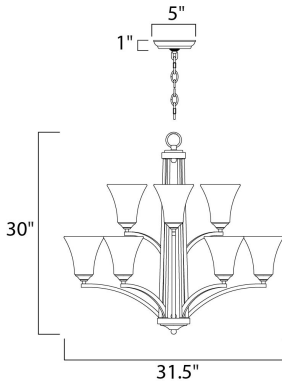

**PRODUCT DESCRIPTION**

Straight lines and curves make this contemporary series a classic. Square metal tubing finished in your choice of Oil Rubbed Bronze or Satin Nickel support tapered square Frosted glass shades.

**MEASUREMENTS**

DIMENSION : 31.5" L x 31.5" W x 30" H  
 CANOPY : 5" W x 1" H x 5" L  
 HANGING WEIGHT : 22.3 lb

**LAMPING**

INPUT VOLTAGE : 120V  
 BULB : 60W Incandescent E26 Medium , 540W Total  
 BULB INCLUDED : (Not Included)  
 DIMMABLE : Yes