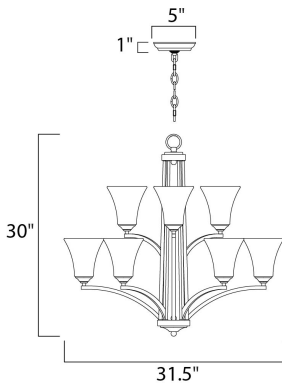

PRODUCT DESCRIPTION

Straight lines and curves make this contemporary series a classic. Square metal tubing finished in your choice of Oil Rubbed Bronze or Satin Nickel support tapered square Frosted glass shades.

MEASUREMENTS

DIMENSION : 31.5" L x 31.5" W x 30" H
 CANOPY : 5" W x 1" H x 5" L
 HANGING WEIGHT : 22.3 lb

LAMPING

INPUT VOLTAGE : 120V
 BULB : 60W Incandescent E26 Medium , 540W Total
 BULB INCLUDED : (Not Included)
 DIMMABLE : Yes