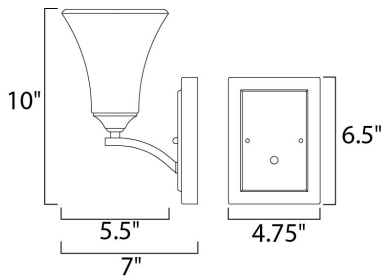

**MEASUREMENTS**

DIMENSION : 5.5" W x 10" H x 7" Ext  
 MAX OAH : 4.76" W x 6.5" H  
 HANGING WEIGHT : 2.49 lb

**LAMPING**

INPUT VOLTAGE : 120V  
 BULB : 60W Incandescent E26 Medium , 60W Total  
 BULB INCLUDED : (Not Included)  
 DIMMABLE : Yes