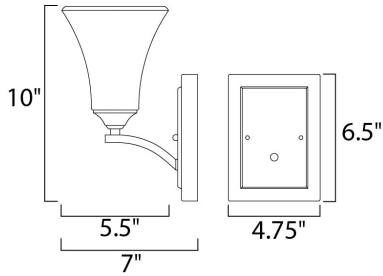

MEASUREMENTS

DIMENSION : 5.5" W x 10" H x 7" Ext
 MAX OAH : 4.76" W x 6.5" H
 HANGING WEIGHT : 2.49 lb

LAMPING

INPUT VOLTAGE : 120V
 BULB : 60W Incandescent E26 Medium , 60W Total
 BULB INCLUDED : (Not Included)
 DIMMABLE : Yes