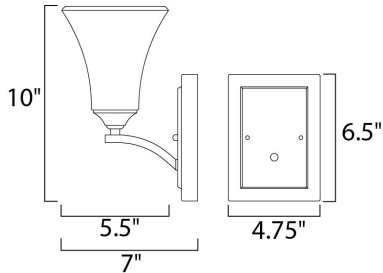

MEASUREMENTS

DIMENSION : 5.5" W x 10" H x 7" Ext
 MAX OAH : 4.76" W x 6.5" H
 HANGING WEIGHT : 2.49 lb

LAMPING

INPUT VOLTAGE : 120V
 BULB : 60W Incandescent E26 Medium , 60W Total
 BULB INCLUDED : (Not Included)
 DIMMABLE : Yes