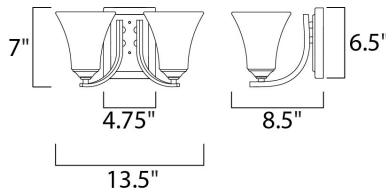

MEASUREMENTS

DIMENSION : 13.5" W x 7" H x 8.5" Ext
 BACK PLATE : 4.76" W x 6.5" H x 3.5" HCO
 HANGING WEIGHT : 4.9 lb

LAMPING

INPUT VOLTAGE : 120V
 BULB : 60W Incandescent E26 Medium , 120W Total
 BULB INCLUDED : (Not Included)
 DIMMABLE : Yes