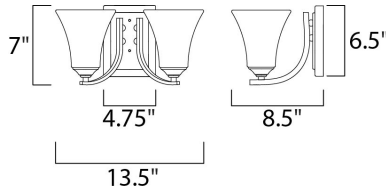

**MEASUREMENTS**

DIMENSION : 13.5" W x 7" H x 8.5" Ext  
 BACK PLATE : 4.76" W x 6.5" H x 3.5" HCO  
 HANGING WEIGHT : 4.9 lb

**LAMPING**

INPUT VOLTAGE : 120V  
 BULB : 60W Incandescent E26 Medium , 120W Total  
 BULB INCLUDED : (Not Included)  
 DIMMABLE : Yes