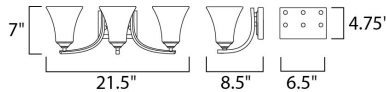

**MEASUREMENTS**

DIMENSION : 21.5" W x 7" H x 8.5" Ext  
 BACK PLATE : 6.5" W x 4.75" H x 2.75" HCO  
 HANGING WEIGHT : 6.69 lb

**LAMPING**

INPUT VOLTAGE : 120V  
 BULB : 60W Incandescent E26 Medium , 180W Total  
 BULB INCLUDED : (Not Included)  
 DIMMABLE : Yes