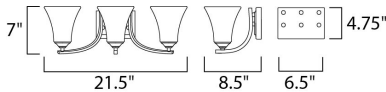

**MEASUREMENTS**

DIMENSION : 21.5" W x 7" H x 8.5" Ext  
 BACK PLATE : 6.5" W x 4.75" H x 2.75" HCO  
 HANGING WEIGHT : 6.69 lb

**LAMPING**

INPUT VOLTAGE : 120V  
 BULB : 60W Incandescent E26 Medium , 180W Total  
 BULB INCLUDED : (Not Included)  
 DIMMABLE : Yes