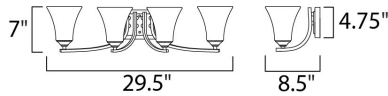

MEASUREMENTS

DIMENSION : 29.5" W x 7" H x 8.5" Ext
 BACK PLATE : 6.5" W x 4.76" H x 2.75" HCO
 HANGING WEIGHT : 10 lb

LAMPING

INPUT VOLTAGE : 120V
 BULB : 60W Incandescent E26 Medium , 240W Total
 BULB INCLUDED : (Not Included)
 DIMMABLE : Yes