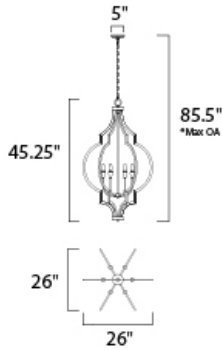

PRODUCT DESCRIPTION

*max overall height of fixture

MEASUREMENTS

DIMENSION : 26" L x 26" W x 45.25" H
 MAX OAH : 85.5" OAH
 CANOPY : 5" W x 1.25" H x 5" L
 HANGING WEIGHT : 13.64 lb

LAMPING

INPUT VOLTAGE : 120V
 BULB : 60W Incandescent E12 Candelabra , 360W Total
 BULB INCLUDED : (Not Included)
 DIMMABLE : Yes