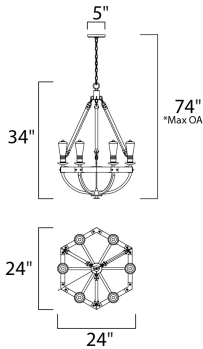

*max overall height

MEASUREMENTS

- DIMENSION : 24" L x 24" W x 34" H
- MAX OAH : 74" OAH
- CANOPY : 5" W x 0.75" H x 5" L
- HANGING WEIGHT : 10.12 lb

LAMPING

- INPUT VOLTAGE : 120V
- BULB : 60W Incandescent E26 Medium , 360W Total
- BULB INCLUDED : (Not Included)
- DIMMABLE : Yes