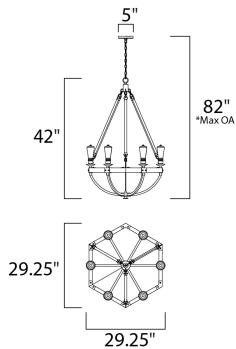

MEASUREMENTS

DIMENSION : 29.25" L x 29.25" W x 42" H
MAX OAH : 82" OAH
CANOPY : 5" W x 0.75" H x 5" L
HANGING WEIGHT : 14.52 lb

LAMPING

INPUT VOLTAGE : 120V
BULB : 60W Incandescent E26 Medium , 360W Total
BULB INCLUDED : (Not Included)
DIMMABLE : Yes