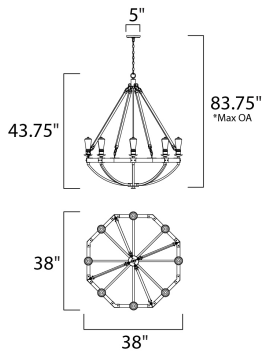

\*max overall height

**MEASUREMENTS**

- DIMENSION : 38" L x 38" W x 43.75" H
- MAX OAH : 83.75" OAH
- CANOPY : 5" W x 0.75" H x 5" L
- HANGING WEIGHT : 20.9 lb

**LAMPING**

- INPUT VOLTAGE : 120V
- BULB : 60W Incandescent E26 Medium , 480W Total
- BULB INCLUDED : (Not Included)
- DIMMABLE : Yes