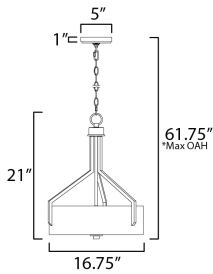

\*max overall height

**MEASUREMENTS**

DIMENSION : 16.75" L x 16.75" W x 21" H  
 MAX OAH : 61.75" OAH  
 CANOPY : 5" W x 1" H x 5" L  
 HANGING WEIGHT : 9.95 lb

**LAMPING**

INPUT VOLTAGE : 120V  
 BULB : 60W Incandescent E26 Medium , 180W Total  
 BULB INCLUDED : (Not Included)  
 DIMMABLE : Triac or ELV