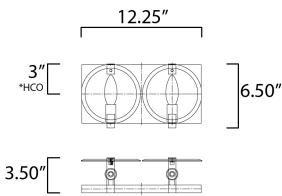

PRODUCT DESCRIPTION

Round Clear beveled edge glass panels are suspended from frames of Polished Chrome for crisp and clean look. Simple, yet elegant, this collection delivers a quiet sophistication for everyday living.

MEASUREMENTS

DIMENSION : 12.25" W x 6.5" H x 3.5" Ext
MAX OAH : 12" W x 6.4" H
HANGING WEIGHT : 3.08 lb

LAMPING

INPUT VOLTAGE : 120V
BULB : 60W Incandescent E12 G16.5 , 120W Total
BULB INCLUDED : (Not Included)
DIMMABLE : Yes
LIGHTING_DIRECTION : Up

FINISHES OPTION

Polished Chrome (PC)

GLASS

Clear CL

MATERIAL

Steel, Glass

RATINGS

cULus
Damp Location
ADA

ADDITIONAL

INSTALL UP/DOWN: Up
SLOPE:
OPERATING TEMPERATURE:
-20°C (-4°F), 40°C (104°F)

Always consult a qualified electrician before installing any lighting product.