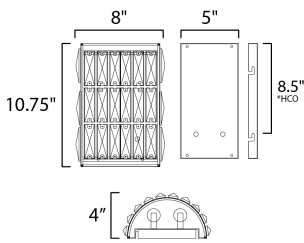

PRODUCT DESCRIPTION

Rectilinear Beveled Crystals bejewel a Matte Black frame creates stark contrast to this radiantly prismatic display of light. The bound crystal is fixed to the frame to reduce time spent dressing the fixture.