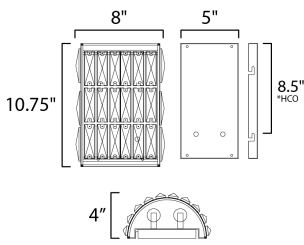

PRODUCT DESCRIPTION

Rectilinear Beveled Crystals bejewel a Matte Black frame creates stark contrast to this radiantly prismatic display of light. The bound crystal is fixed to the frame to reduce time spent dressing the fixture.