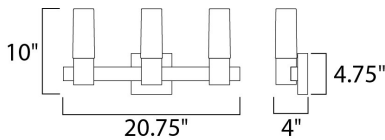

**MEASUREMENTS**

DIMENSION : 20.75" W x 10" H x 4" Ext  
 BACK PLATE : 4.75" W x 4.75" H x 7.58" HCO  
 HANGING WEIGHT : 4.4 lb

**LAMPING**

INPUT VOLTAGE : 120V  
 BULB : 40W Incandescent E12 Candelabra , 120W Total  
 BULB INCLUDED : (Not Included)  
 DIMMABLE : Yes