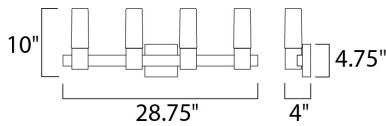

**MEASUREMENTS**

DIMENSION : 28.75" W x 10" H x 4" Ext  
 BACK PLATE : 4.75" W x 4.75" H x 7.87" HCO  
 HANGING WEIGHT : 6.6 lb

**LAMPING**

INPUT VOLTAGE : 120V  
 BULB : 40W Incandescent E12 Candelabra , 160W Total  
 BULB INCLUDED : (Not Included)  
 DIMMABLE : Yes