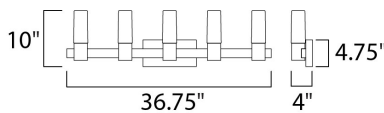

MEASUREMENTS

DIMENSION : 36.75" W x 10" H x 4" Ext
 BACK PLATE : 9.5" W x 4.75" H x 7.56" HCO
 HANGING WEIGHT : 8.8 lb

LAMPING

INPUT VOLTAGE : 120V
 BULB : 40W Incandescent E12 Candelabra , 200W Total
 BULB INCLUDED : (Not Included)
 DIMMABLE : Yes