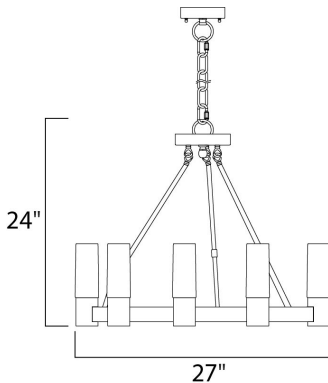

PRODUCT DESCRIPTION

The Confessa takes a transitional approach to a classic traditional style. The collection of lights feature frames of rectangular tubing finished in our Natural Aged Brass. The Satin White cylindrical shades provide a soft diffused light while adding a contemporary flair to the design.

MEASUREMENTS

DIMENSION : 27" L x 27" W x 24" H
 MAX OAH : 36" OAH
 HANGING WEIGHT : 23.1 lb

LAMPING

INPUT VOLTAGE : 120V
 BULB : 40W Incandescent E12 Candelabra , 360W Total
 BULB INCLUDED : (Not Included)
 DIMMABLE : Yes