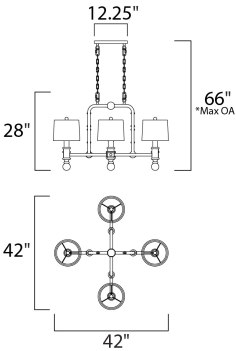

*max overall height

MEASUREMENTS

- DIMENSION : 24" L x 24" W x 12" H
- MAX OAH : 49" OAH
- CANOPY : 5" W x 1" H x 5" L
- HANGING WEIGHT : 23.26 lb

LAMPING

- INPUT VOLTAGE : 120V
- BULB : 60W Incandescent E12 Candelabra , 240W Total
- BULB INCLUDED : (Not Included)
- DIMMABLE : Triac or ELV