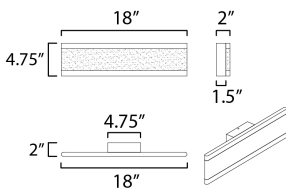

PRODUCT DESCRIPTION

Dual Black aluminum channels support a Frost acrylic diffuser that projects light into the room when illuminated. Available in 4 lengths, this collection can be installed horizontal above the mirror or vertical on each side.

MEASUREMENTS

DIMENSION : 18" W x 4.75" H x 0.5" Ext
 BACK PLATE : 4.75" W x 4.75" H x 2.25" HCO
 HANGING WEIGHT : 3.3 lb

LAMPING

INPUT VOLTAGE : 120V
 LUMENS : 1,520 Rated (850 Del.)
 BULB : 19W LED PCB Integrated , 19W Total
 BULB INCLUDED : (Integrated)
 DIMMABLE : Triac CL or ELV
 CRI : 90 CRI
 COLOR_TEMP : 3000K
 LIGHTING_DIRECTION : Indirect