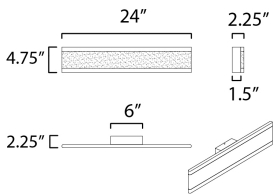

**PRODUCT DESCRIPTION**

Dual Black aluminum channels support a Frost acrylic diffuser that projects light into the room when illuminated. Available in 4 lengths, this collection can be installed horizontal above the mirror or vertical on each side.

**MEASUREMENTS**

DIMENSION : 24" W x 4.75" H x 0.5" Ext  
 BACK PLATE : 6" W x 4.75" H x 2.25" HCO  
 HANGING WEIGHT : 4.4 lb

**LAMPING**

INPUT VOLTAGE : 120V  
 LUMENS : 2,000 Rated (1,125 Del.)  
 BULB : 25W LED PCB Integrated , 25W Total  
 BULB INCLUDED : (Integrated)  
 DIMMABLE : Triac CL or ELV  
 CRI : 90 CRI  
 COLOR\_TEMP : 3000K  
 LIGHTING\_DIRECTION : Indirect