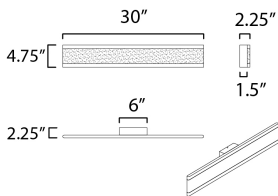

PRODUCT DESCRIPTION

Dual Black aluminum channels support a Frost acrylic diffuser that projects light into the room when illuminated. Available in 4 lengths, this collection can be installed horizontal above the mirror or vertical on each side.

MEASUREMENTS

DIMENSION : 30" W x 4.75" H x 0.5" Ext
 BACK PLATE : 6" W x 4.75" H x 2.25" HCO
 HANGING WEIGHT : 6.6 lb

LAMPING

INPUT VOLTAGE : 120V
 LUMENS : 2,400 Rated (1,350 Del.)
 BULB : 30W LED PCB Integrated , 30W Total
 BULB INCLUDED : (Integrated)
 DIMMABLE : Triac CL or ELV
 CRI : 90 CRI
 COLOR_TEMP : 3000K
 LIGHTING_DIRECTION : Indirect