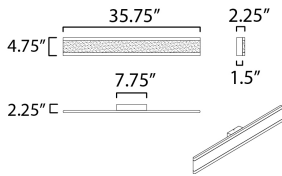

**PRODUCT DESCRIPTION**

Dual Black aluminum channels support a Frost acrylic diffuser that projects light into the room when illuminated. Available in 4 lengths, this collection can be installed horizontal above the mirror or vertical on each side.

**MEASUREMENTS**

DIMENSION : 36" W x 4.75" H x 0.5" Ext  
 BACK PLATE : 7.75" W x 4.75" H x 2.25" HCO  
 HANGING WEIGHT : 5.28 lb

**LAMPING**

INPUT VOLTAGE : 120V  
 LUMENS : 2,880 Rated (1,620 Del.)  
 BULB : 36W LED PCB Integrated , 36W Total  
 BULB INCLUDED : (Integrated)  
 DIMMABLE : Triac CL or ELV  
 CRI : 90 CRI  
 COLOR\_TEMP : 3000K  
 LIGHTING\_DIRECTION : Indirect