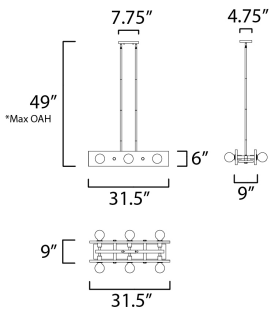

*max overall height

MEASUREMENTS

DIMENSION : 31.5" L x 9" W x 6" H
 CANOPY : 7.75" W x 0.75" H x 4.75" L
 HANGING WEIGHT : 19.14 lb

LAMPING

INPUT VOLTAGE : 120V
 BULB : 60W Incandescent E26 Medium , 360W Total
 BULB INCLUDED : (Not Included)
 DIMMABLE :