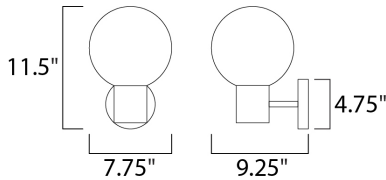

MEASUREMENTS

DIMENSION : 7.75" W x 11.5" H x 9.25" Ext
 MAX OAH : 4.75" W x 1" H
 HANGING WEIGHT : 4.41 lb

LAMPING

INPUT VOLTAGE : 120V
 BULB : 60W Incandescent E12 Candelabra , 60W Total
 BULB INCLUDED : (Not Included)
 DIMMABLE : Yes