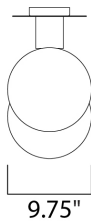

**MEASUREMENTS**

DIMENSION : 20" L x 9.75" W x 19" H  
 CANOPY : 6.29" W x 1" H x 6.29" L  
 HANGING WEIGHT : 8.8 lb

**LAMPING**

INPUT VOLTAGE : 120V  
 BULB : 60W Incandescent E26 Medium , 120W Total  
 BULB INCLUDED : (Not Included)  
 DIMMABLE : Yes