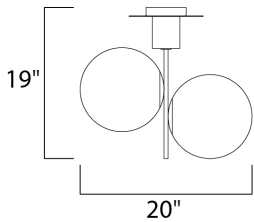

**MEASUREMENTS**

DIMENSION : 20" L x 9.75" W x 19" H  
 CANOPY : 6.29" W x 1" H x 6.29" L  
 HANGING WEIGHT : 8.8 lb

**LAMPING**

INPUT VOLTAGE : 120V  
 BULB : 60W Incandescent E26 Medium , 120W Total  
 BULB INCLUDED : (Not Included)  
 DIMMABLE : Yes