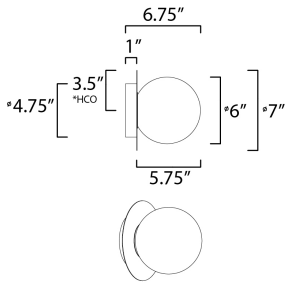

PRODUCT DESCRIPTION

Inspired by both Mid Century Modern and Scandinavian Contemporary this collection spans a large breadth of today's interior design. Straight tubing finished in Satin Brass supports hand blown Satin White cased glass globes. Black accents of metal and Black marble add dramatic detail and upscale appeal.

MEASUREMENTS

DIMENSION : 7" L x 7" W x 7" H x 6.75" Ext
MAX OAH : 4.75" W x 4.75" H
HANGING WEIGHT : 1.54 lb

LAMPING

INPUT VOLTAGE : 120V
BULB : 40W Incandescent E12 Candelabra , 40W Total
BULB INCLUDED : (Not Included)
DIMMABLE :
LIGHTING_DIRECTION : Omni

FINISHES OPTION

Satin Brass / Black (SBRBK)

GLASS

Satin White SW

MATERIAL

Aluminum, Glass, Steel

RATINGS

cETLus
Damp Location

ADDITIONAL

INSTALL UP/DOWN: Any
SLOPE:
OPERATING TEMPERATURE:
-20°C (-4°F), 40°C (104°F)

Always consult a qualified electrician before installing any lighting product.