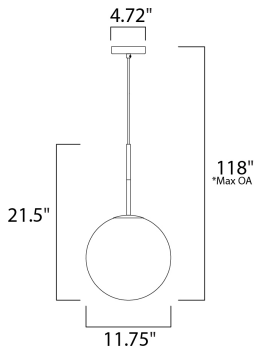

*max overall height

MEASUREMENTS

- DIMENSION : 11.75" W x 21.5" H
- MAX OAH : 118" OAH
- CANOPY : 4.72" W x 1" H x 4.72" L
- HANGING WEIGHT : 4.41 lb

LAMPING

- INPUT VOLTAGE : 120V
- BULB : 60W Incandescent E26 Medium , 60W Total
- BULB INCLUDED : (Not Included)
- DIMMABLE : Yes