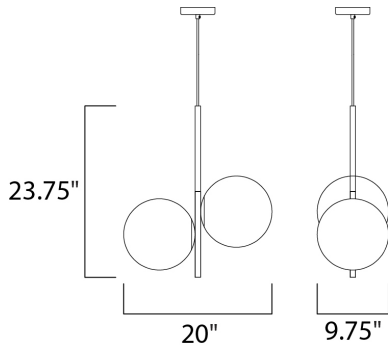

MEASUREMENTS

DIMENSION : 20" L x 9.75" W x 23.75" H
 MAX OAH : 142" OAH
 CANOPY : 4.72" W x 1" H x 4.72" L
 HANGING WEIGHT : 6.16 lb

LAMPING

INPUT VOLTAGE : 120V
 BULB : 60W Incandescent E26 Medium , 120W Total
 BULB INCLUDED : (Not Included)
 DIMMABLE : Yes