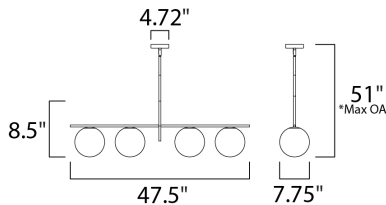

*max overall height

MEASUREMENTS

DIMENSION : 47.5" L x 7.75" W x 8.5" H
 MAX OAH : 51" OAH
 CANOPY : 4.72" W x 1" H x 4.72" L
 HANGING WEIGHT : 12.1 lb

LAMPING

INPUT VOLTAGE : 120V
 BULB : 60W Incandescent E26 , 240W Total
 BULB INCLUDED : (Not Included)
 DIMMABLE : Yes