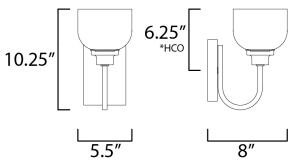

PRODUCT DESCRIPTION

Square tube arms curve to form arcs of Polished Chrome in an interesting and unique fashion. White opal glass shades complete this clean design and provide a soft even illumination. Can be installed up or down.

MEASUREMENTS

DIMENSION : 5.5" W x 10.25" H x 8" Ext
BACK PLATE : 6.75" W x 4.5" H x 6.25" HCO
HANGING WEIGHT : 1.72 lb

LAMPING

INPUT VOLTAGE : 120V
BULB : 60W Incandescent E26 Medium , 60W Total
BULB INCLUDED : (Not Included)
DIMMABLE : Yes
LIGHTING_DIRECTION : Omni

FINISHES OPTION

Polished Chrome (PC)

GLASS

White WT

MATERIAL

Steel, Glass

RATINGS

cULus
Damp Location

ADDITIONAL

INSTALL UP/DOWN: Up/Down
SLOPE:
OPERATING TEMPERATURE:
-20°C (-4°F), 40°C (104°F)

Always consult a qualified electrician before installing any lighting product.