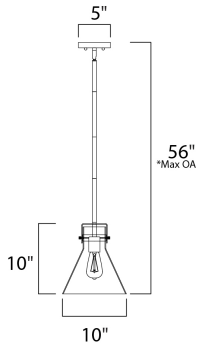

*max overall height

MEASUREMENTS

DIMENSION : 10" L x 10" W x 11.5" H
 MAX OAH : 56" OAH
 CANOPY : 5" W x 1" H x 5" L
 HANGING WEIGHT : 4.85 lb

LAMPING

INPUT VOLTAGE : 120V
 BULB : 60W Incandescent E26 Medium , 60W Total
 BULB INCLUDED : (Not Included)
 DIMMABLE : Yes