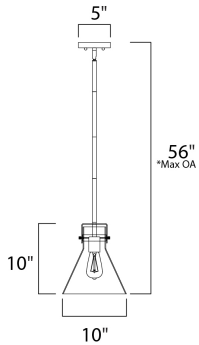

*max overall height

MEASUREMENTS

- DIMENSION : 10" L x 10" W x 11.5" H
- MAX OAH : 56" OAH
- CANOPY : 5" W x 1" H x 5" L
- HANGING WEIGHT : 4.85 lb

LAMPING

- INPUT VOLTAGE : 120V
- BULB : 60W Incandescent E26 Medium , 60W Total
- BULB INCLUDED : (Not Included)
- DIMMABLE : Yes